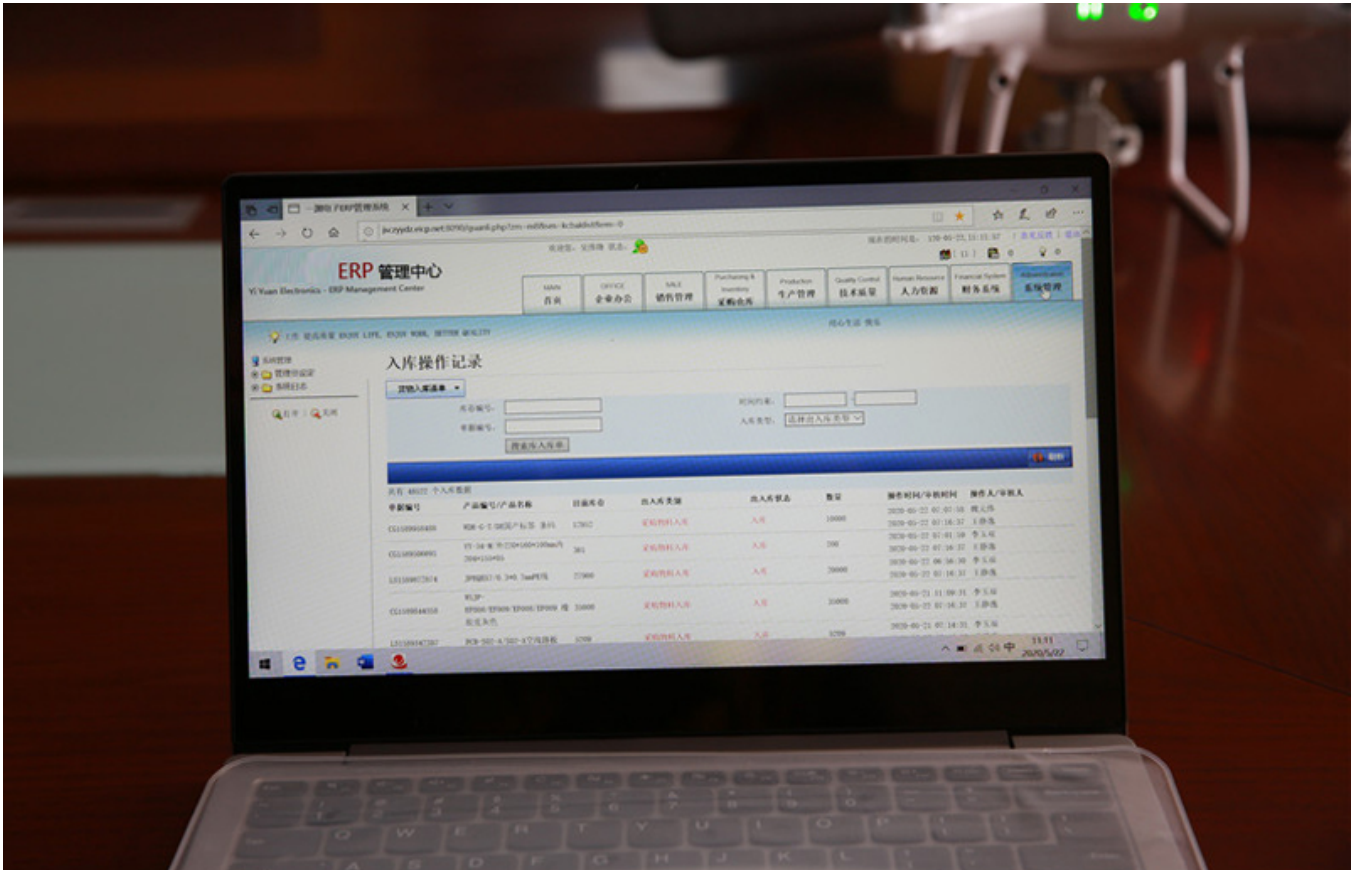

alarm tag, we will do full inspection of each product .

We use the professional ERP system to manage all the orders, it have the record since the first order of our customer ,can also well managed each process of every order .