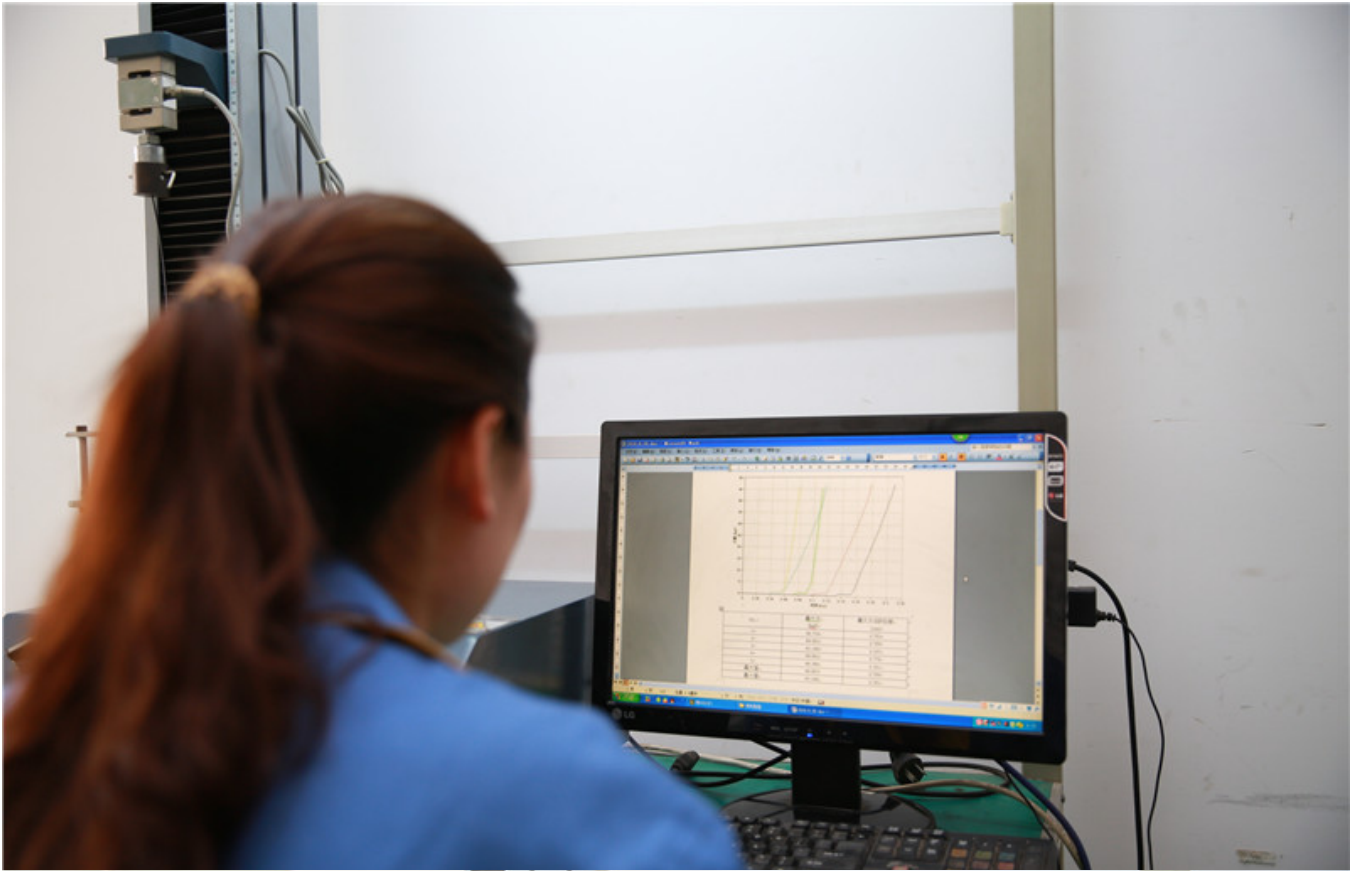

---

alarm tag, we will do full inspection of each product .