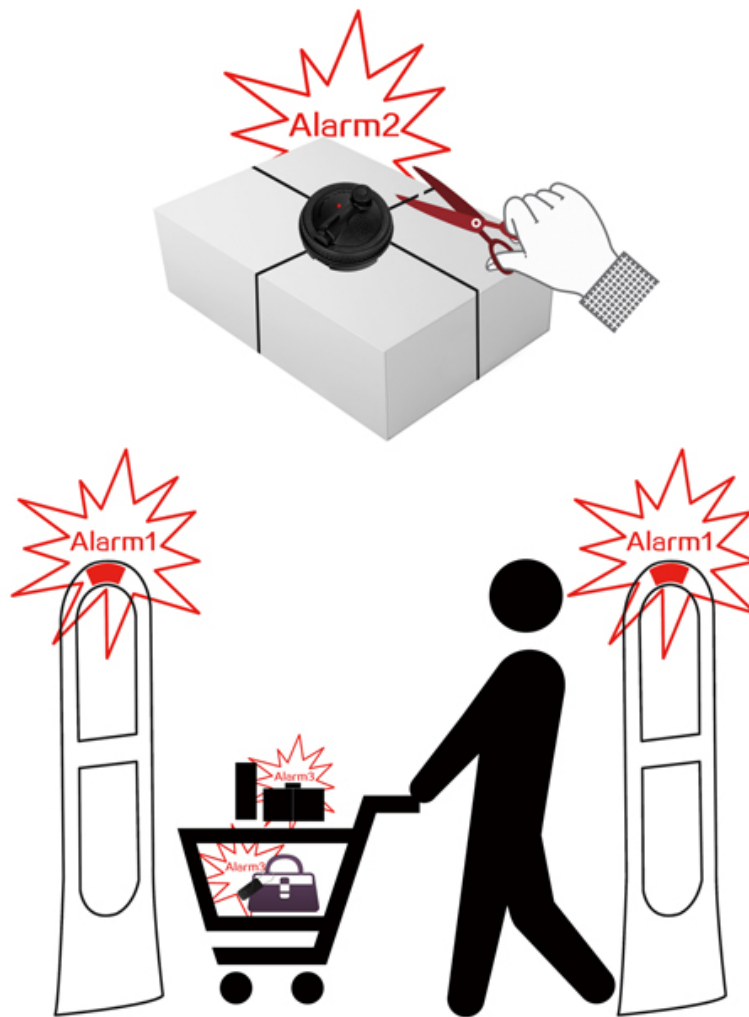

100% Original Factory China High Quality Hot-Selling EAS Am Label Adhesive Anti Theft Am Label for Metal Packages

owing to excellent provider, a variety of top of the range items, competitive prices and efficient delivery, we appreciate a great status among our prospects. We are an energetic firm with wide market for 100% Original Factory China High Quality Hot-Selling EAS Am Label Adhesive Anti Theft Am Label for Metal Packages, We focus on for making great high quality products to offer services for our consumers to establish long-term win-win romance.

S02 Self Alarm Tag		
	Model	S02
	Dimension	89*39
	Frequency	8.2 MHz / 58 K
	Specialty	2 Alarms
	Lanyard	170 mm / 1.5
	Unit Weight	38.1
	Magnetic Lock	Standar
	Battery	Lithium
	Packing	100 pcs/ctn, C

The alarm tag 2 or 3 Alarm for your reference:

- 1、 The alarm tag will alarm when the lanyard is being cut.
- 2、 The alarm tag will activate the EAS system alarming when carried outside your store.
- 3、 The alarm tag itself will also alarm when pass through the EAS system.

Alarm tag can be applied to many scenarios, such as supermarket, Shopping mall, retail shop, etc. While ensuring the security of your products, you can also provide your customers with a pleasant shopping experience.